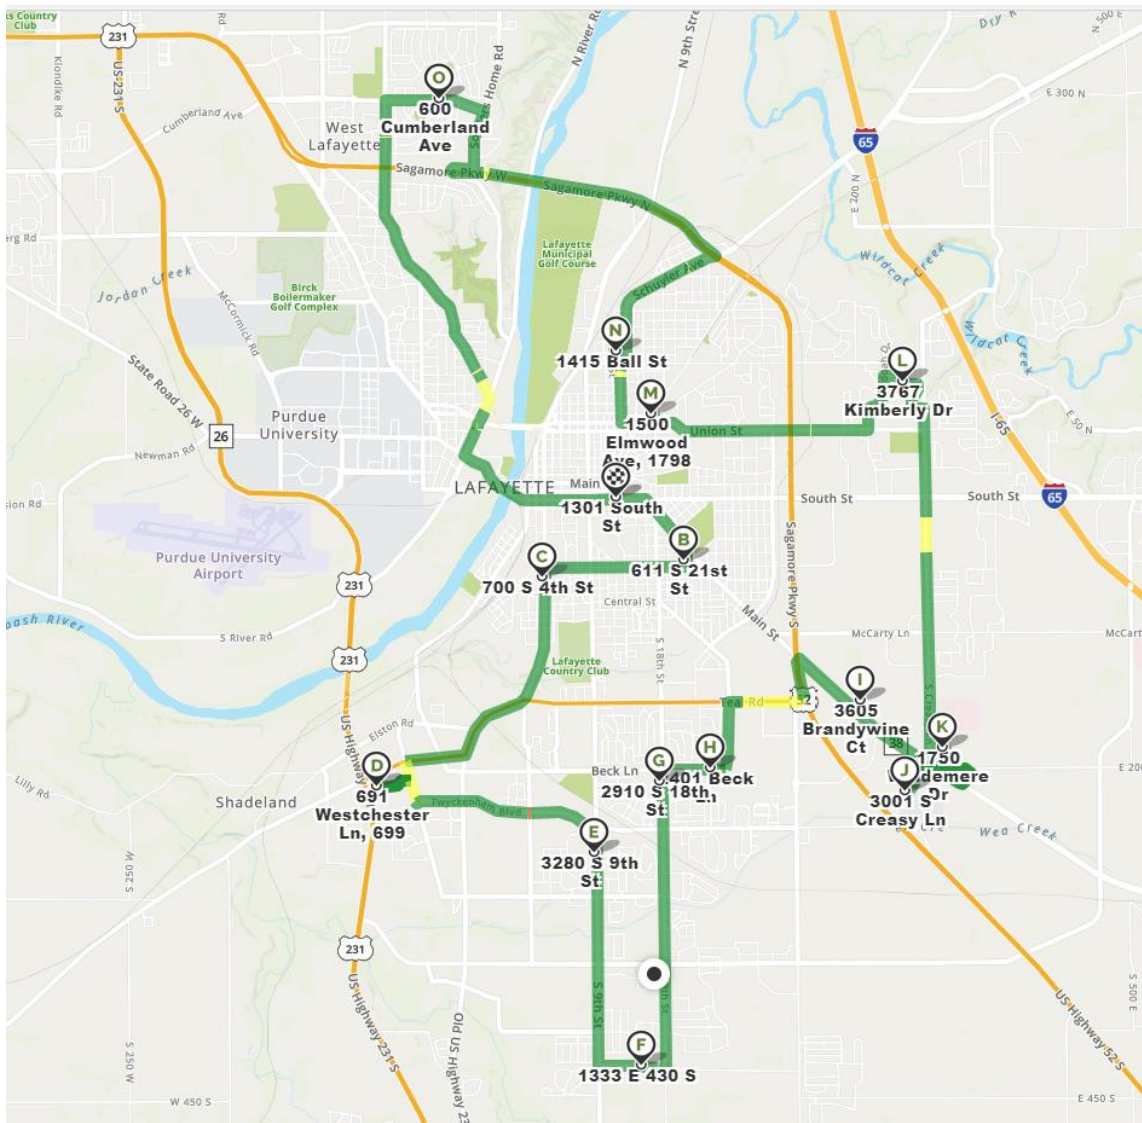

### **Updated Santa Express Route for Sunday, December 6**

**LAFAYETTE, INDIANA – December 3, 2020** – The route for the Santa Express Tour has been updated with the addition of visits to Franciscan Health Lafayette East Hospital on Creasy Lane and IU Health Arnett Hospital on McCarty Lane, states City Clerk Cindy Murray, coordinator of the Santa Express Tour. “We will be so close to the two area hospitals that it is important to swing by to say hello to the patients and the hospital’s staff and frontline workers from the parking lot”, states Murray.

On Sunday, December 6, starting at 12 noon, Santa will board a Lafayette fire engine and follow the route via MapQuest (<http://mapq.st/3IMMPkD>) to visit the following neighborhoods and schools at the approximate times listed below. ***Please be patient as Santa may be running late during his busy tour.***

- Stop A, 12:00 noon - Santa boards fire engine at the LPD Training Center
- Stop B, 12:05 pm – Oakland Elementary School
- Stop C, 12:12 pm – Miller Elementary School
- Stop D, 12:20 pm – Romney Meadows Neighborhood
- Stop E, 12:30 pm – Earhart Elementary School
- Stop F, 12:40 pm – Wea Ridge Elementary School
- Stop G, 12:50 pm - Edglea Elementary School
- Stop H, 1:05 pm – Miami Elementary School
- Stop I, 1:15 pm – Cambridge Estates Neighborhood
- Stop J, 1:25 pm – YMCA Creasy Lane

LafayetteIN

City\_Lafayette

City\_Lafayette

lafayette.in.gov

- 1:35 pm – Franciscan Health Lafayette East, Creasy Lane
- Stop K, 1:50 pm - Briarwood Neighborhood
  - 2:05 pm- IU Health Arnett Hospital, McCarty Lane
- Stop L, 2:20 pm – Glen Acres Neighborhood
- Stop M, 2:35 pm – Vinton Neighborhood
- Stop N, 2:45 pm – Linnwood Neighborhood
- Stop O, 3:00 pm – West Lafayette Elementary
- 3:20 pm - Return to LPD Training Center