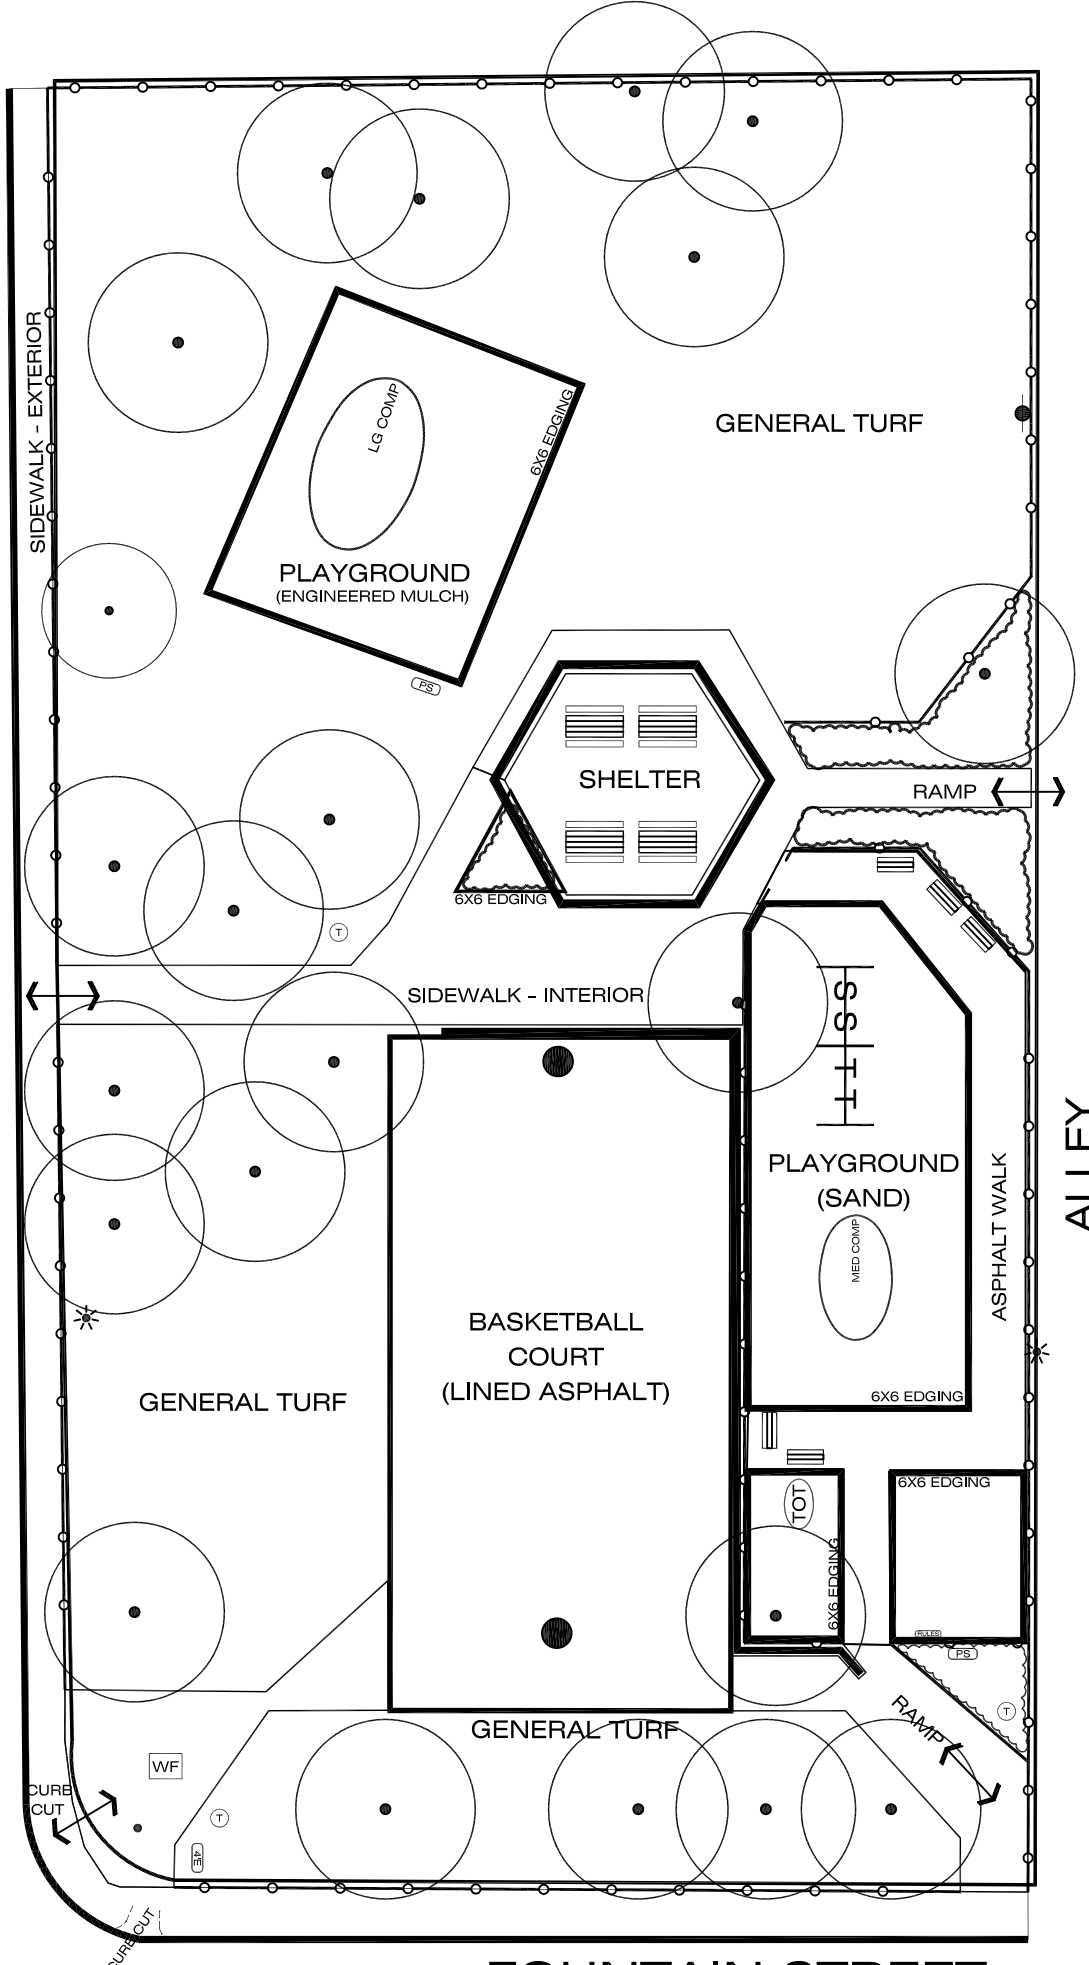

3RD STREET

LEGEND

PLAYGROUND STRUCTURES

-  COMPOSITE STRUCTURE
-  TOT STRUCTURE
-  SWING - 2-BAY

SIGNS

-  ENTRANCE - 4' WOOD
-  PLAYSAFE
-  RULES

SITE AMENITIES

-  BENCH - 5' WOOD
-  LIGHT - WOOD POLE FLOOD
-  TABLE - 8' WOOD
-  TRASH RECEPTACLE
-  WATER FOUNTAIN
-  FENCE - CHAINLINK
-  BASKETBALL GOAL - WOOD
-  PLANTING BED
-  TREE
-  PARK ENTRANCE
-  PROPERTY LINE
-  UTILITY POLE

FOUNTAIN STREET